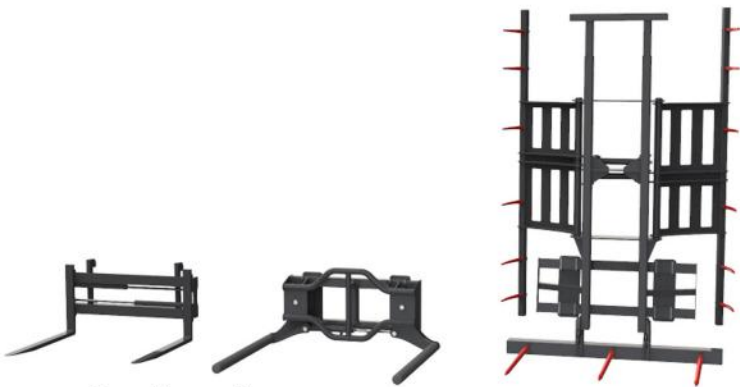

DGM Machinery Co.

DGM925T

- Agriculture, construction, material handling
civil engineering works and road construction
- Operating weight: 5700 kg
- Power: 70kW

The DGM logo consists of the letters 'DGM' in a bold, white, sans-serif font, set against a red rectangular background with rounded corners and a black border.

Power, Performance
and Reliability

DGM925T

Telescopic Wheel Loader

Optional attachments

Optional tyres

SPECIFICATION	DGM925T
DIMENSION	6000x2100x2580MM
OPERATION WEIGHT	5700KG
RATED LOAD	2500KG
STANDARD ENGINE	CHANGCHAI 70KW
OPTIONAL EURO V ENGINE	XINCHAI 4E30YG-E28T
RATED SPEED	2400RPM
TREAD	1550MM
WHEEL BASE	2550MM
DUMPING HEIGHT	4200MM
TURNING RADIUS	4700MM
BUCKET CAPACITY	1.0-1.2M3
MAX. DRIVING SPEED	20-30KM/H
STANDARD TIRE	16/70-20
OPTIONAL TIRE	20-30